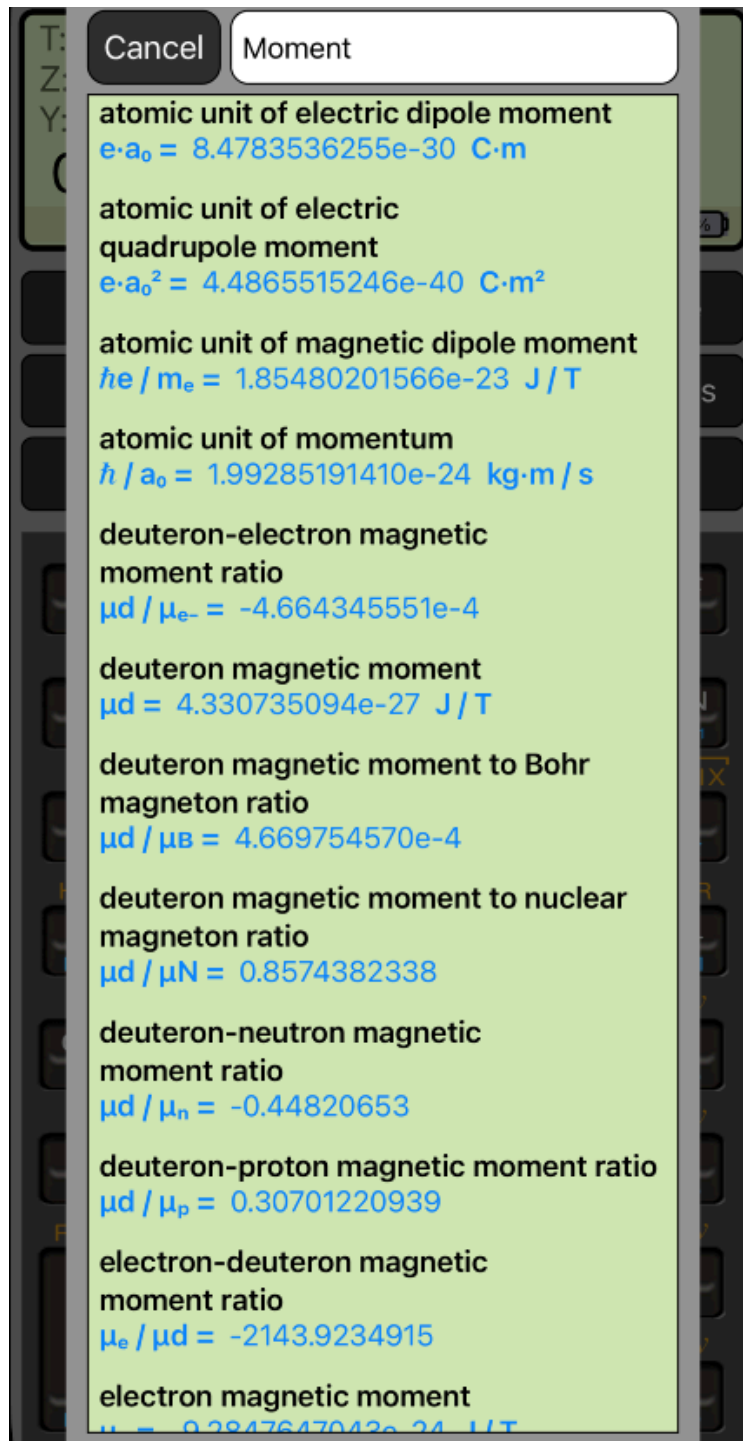

Universal Constants Menu

This menu adds a listing of all the CODATA Fundamental Physical Constants from “<https://physics.nist.gov/cuu/Constants/>” website.

Touch any of the listed constants to enter its value into the calculator. Use the “ Search” field to filter the constants that contains the letter or word typed into it.